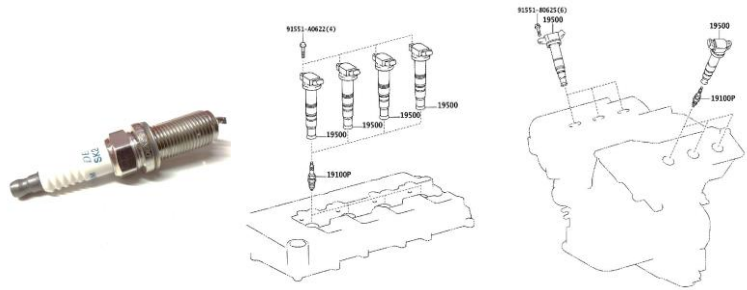

Toyota 90916-03093 Thermostat

Part Description	Thermostat
Part Name Code	16331A
Manufacturer	Toyota

Toyota 90116-08325 Bolt, Stud

Part Description	Bolt, Stud (For Front Axle Outer Shaft Flange)
Manufacturer	Toyota

*FOR MORE PARTS ASSISTANCE CALL / WHATSAPP / EMAIL US ON
[+971 56 6800389](tel:+971566800389)

PARTS.ENQUIRY@ALLIEDMOTORS.COM

AUTO PARTS

LATEST NEW ARRIVALS*

Spark Plug

Stock Code 9091901191

Category: Engine > Ignition System;
Maintenance > Ignition Electrical; Engine
Assemblies: IGNITION COIL & SPARK PLUG /
GLOW PLUG

Headlight Bulb

Stock Code 9098120024

Category: Electrical; Electrical > Lamps;
Lighting > Lamps; Maintenance > Bulbs
Assemblies: HEADLAMP

Disc Brake Pad Set (Rear)

Stock Code 0446660070

Category: Brakes and Suspension > Brake;
Maintenance > Brakes; Brakes and
Suspension
Assemblies: REAR DISC BRAKE CALIPER &
DUST COVER