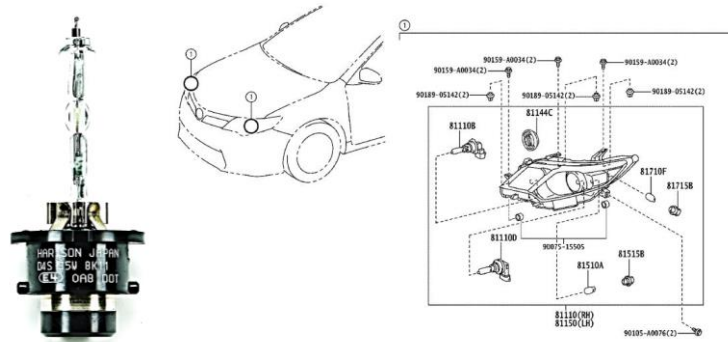

AUTO PARTS

TOP BEST SELLERS*

Toyota 90919-01233 Plug, Spark

Part Description	Plug, Spark
Part Name Code	19100P
Replaced By	90919-A1003
Manufacturer	Toyota

Toyota 90430-12031 Gasket

Part Description	Gasket(For Oil Pan Drain Plug)
Replaces	90430-T0024, 90430-12018, 90430-C0005, 90430-12027
Manufacturer	Toyota

Toyota 90916-03093 Thermostat

Part Description	Thermostat
Part Name Code	16331A
Manufacturer	Toyota

Toyota 90116-08325 Bolt, Stud

Part Description	Bolt, Stud (For Front Axle Outer Shaft Flange)
Manufacturer	Toyota

*FOR MORE PARTS ASSISTANCE CALL / WHATSAPP / EMAIL US ON
[+971 56 6800389](tel:+971566800389)

PARTS.ENQUIRY@ALLIEDMOTORS.COM

AUTO PARTS

LATEST NEW ARRIVALS*

Spark Plug

Stock Code 9091901191

Category: Engine > Ignition System;
Maintenance > Ignition Electrical; Engine
Assemblies: IGNITION COIL & SPARK PLUG /
GLOW PLUG

Headlight Bulb

Stock Code 9098120024

Category: Electrical; Electrical > Lamps;
Lighting > Lamps; Maintenance > Bulbs
Assemblies: HEADLAMP

Disc Brake Pad Set (Rear)

Stock Code 0446660070

Category: Brakes and Suspension > Brake;
Maintenance > Brakes; Brakes and
Suspension
Assemblies: REAR DISC BRAKE CALIPER &
DUST COVER