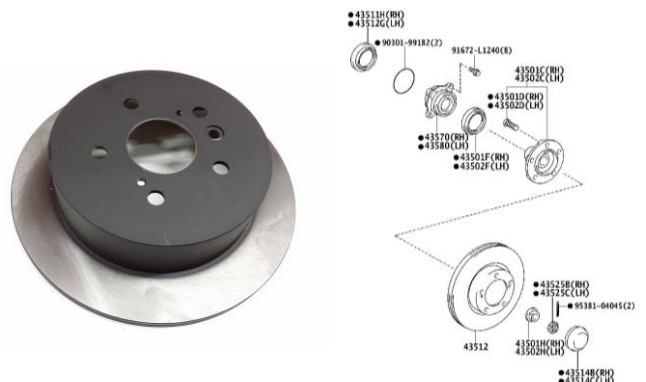

*FOR MORE PARTS ASSISTANCE CALL / WHATSAPP / EMAIL US ON
[+971 56 6800389](tel:+971566800389)

PARTS.ENQUIRY@ALLIEDMOTORS.COM

AUTO PARTS

LATEST NEW ARRIVALS*

Spark Plug

Stock Code 9091901191

Category: Engine > Ignition System;
Maintenance > Ignition Electrical; Engine
Assemblies: IGNITION COIL & SPARK PLUG /
GLOW PLUG

Headlight Bulb

Stock Code 9098120024

Category: Electrical; Electrical > Lamps;
Lighting > Lamps; Maintenance > Bulbs
Assemblies: HEADLAMP

Disc Brake Pad Set (Rear)

Stock Code 0446660070

Category: Brakes and Suspension > Brake;
Maintenance > Brakes; Brakes and
Suspension
Assemblies: REAR DISC BRAKE CALIPER &
DUST COVER

Disc Brake Rotor (Front)

Stock Code 4351260180

Category: Brakes and Suspension; Brakes
and Suspension > Differential & Axle;
Maintenance > Brakes
Assemblies: FRONT AXLE HUB

*FOR MORE PARTS ASSISTANCE CALL / WHATSAPP / EMAIL US ON
[+971 56 6800389](tel:+971566800389)