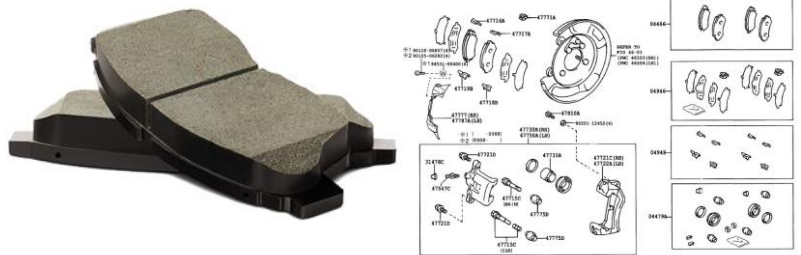

*FOR MORE PARTS ASSISTANCE CALL / WHATSAPP / EMAIL US ON
[+971 56 6800389](tel:+971566800389)

PARTS.ENQUIRY@ALLIEDMOTORS.COM

AUTO PARTS

LATEST NEW ARRIVALS*

Spark Plug

Stock Code 9091901191

Category: Engine > Ignition System;
Maintenance > Ignition Electrical; Engine
Assemblies: IGNITION COIL & SPARK PLUG /
GLOW PLUG

Headlight Bulb

Stock Code 9098120024

Category: Electrical; Electrical > Lamps;
Lighting > Lamps; Maintenance > Bulbs
Assemblies: HEADLAMP

Disc Brake Pad Set (Rear)

Stock Code 0446660070

Category: Brakes and Suspension > Brake;
Maintenance > Brakes; Brakes and
Suspension
Assemblies: REAR DISC BRAKE CALIPER &
DUST COVER

Disc Brake Rotor (Front)

Stock Code 4351260180

Category: Brakes and Suspension; Brakes
and Suspension > Differential & Axle;
Maintenance > Brakes
Assemblies: FRONT AXLE HUB

*FOR MORE PARTS ASSISTANCE CALL / WHATSAPP / EMAIL US ON
[+971 56 6800389](tel:+971566800389)